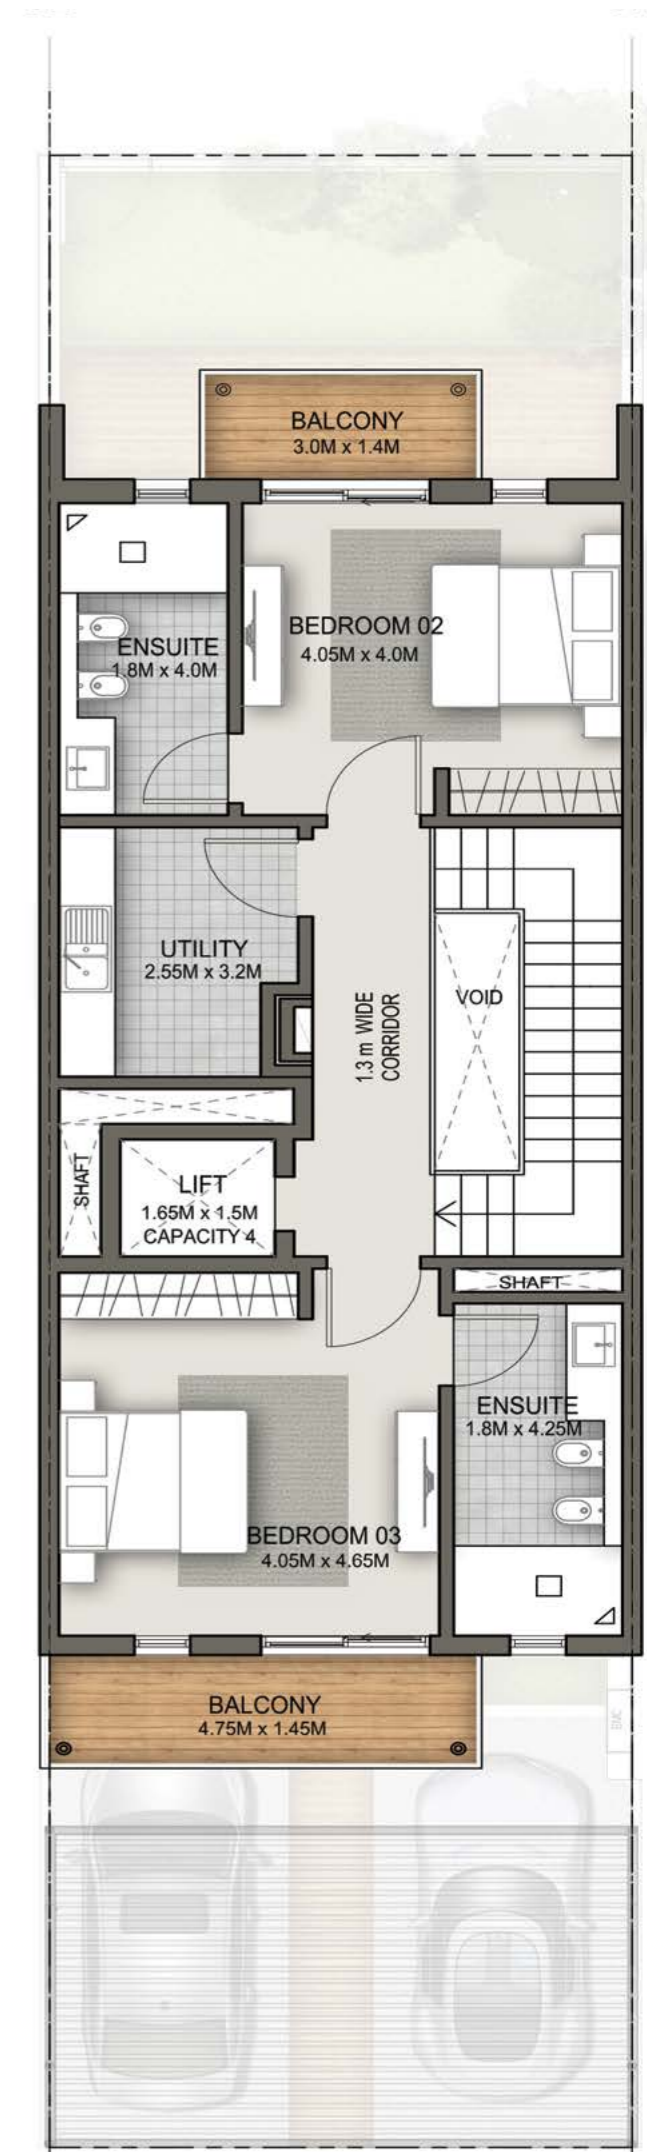

FLOOR PLANS

Type	Unit Count	Size Range
4 Bedroom	27	3,233 - 3,303 Sq.ft

Location Plan

Ground Floor

First Floor

Second Floor