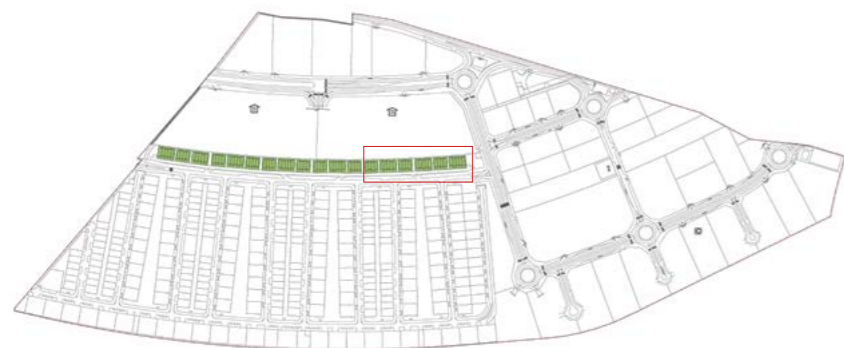

FLOOR PLANS

Type	Unit Count	Size Range
4 Bedroom	27	3,233 - 3,303 Sq.ft

Location Plan

Ground Floor

First Floor

Second Floor